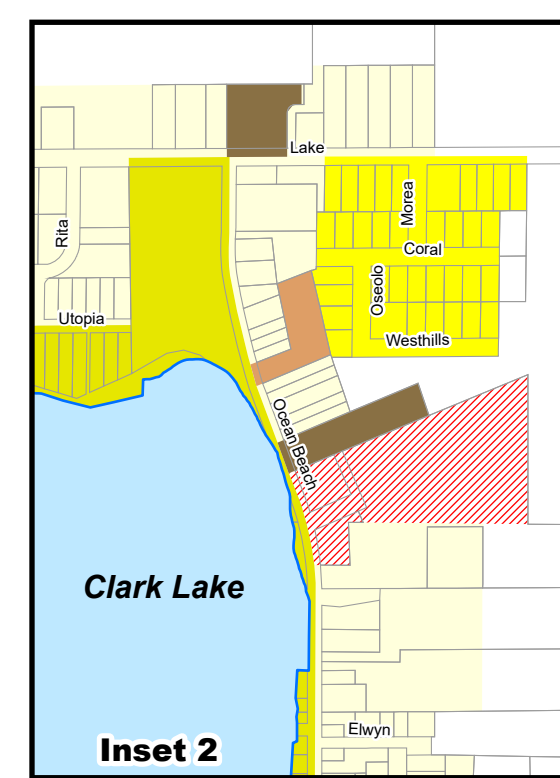

Legend

AG Agricultural District	GO General Office District
RR Rural Residential District	C-1 Local Commercial District
RS Residential Suburban District	C-2 General Commercial District
RLS Residential Lakefront Suburban District	C-3 Highway Service Commercial District
RU Residential Urban District	I-1 Light Industrial District
R-MF Multiple Family Residential District	I-2 General Industrial District
R-MHC Manufactured Housing Community District	PUD Planned Unit Development District