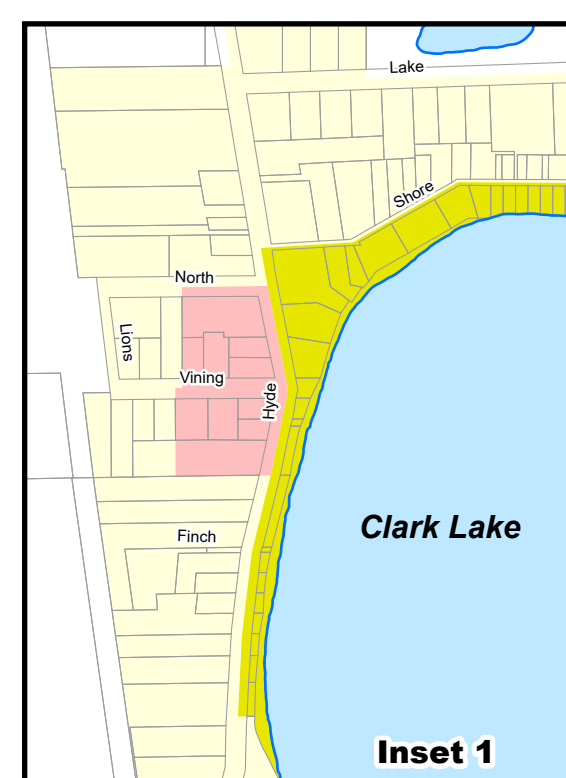

Legend

AG Agricultural District	GO General Office District
RR Rural Residential District	C-1 Local Commercial District
RS Residential Suburban District	C-2 General Commercial District
RLS Residential Lakefront Suburban District	C-3 Highway Service Commercial District
RU Residential Urban District	I-1 Light Industrial District
R-MF Multiple Family Residential District	I-2 General Industrial District
R-MHC Manufactured Housing Community District	PUD Planned Unit Development District