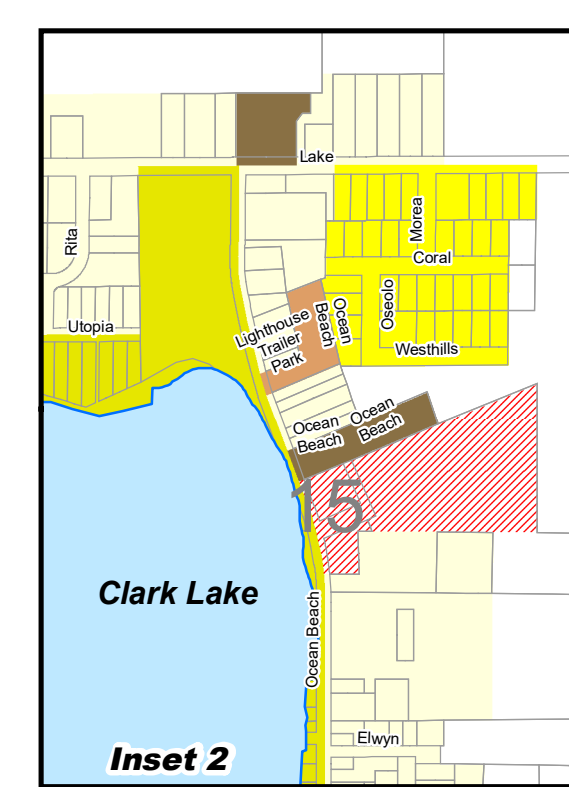

OFFICIAL ZONING MAP

signature _____ Supervisor date ____/____/____
signature _____ Clerk date ____/____/____

0 500 1,000 2,000 3,000 4,000 5,000 Feet

Legend

AG Agricultural District	GO General Office District
RR Rural Residential District	C-1 Local Commercial District
RS Residential Suburban District	C-2 General Commercial District
RLS Residential Lakefront Suburban District	C-3 Highway Service Commercial District
RU Residential Urban District	I-1 Light Industrial District
R-MF Multiple Family Residential District	I-2 General Industrial District
R-MHC Manufactured Housing Community District	PUD Planned Unit Development District