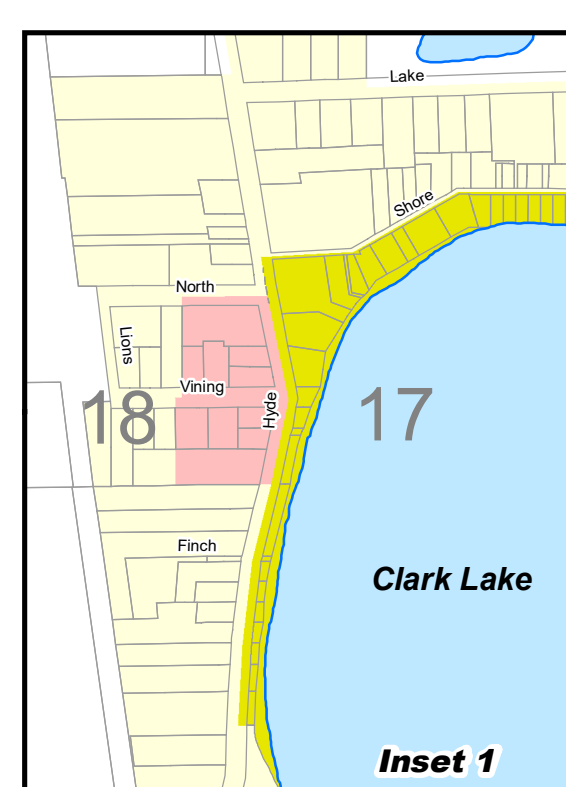

OFFICIAL ZONING MAP

signature _____ Supervisor date ____/____/____
signature _____ Clerk date ____/____/____

0 500 1,000 2,000 3,000 4,000 5,000 Feet

Legend

AG Agricultural District	GO General Office District
RR Rural Residential District	C-1 Local Commercial District
RS Residential Suburban District	C-2 General Commercial District
RLS Residential Lakefront Suburban District	C-3 Highway Service Commercial District
RU Residential Urban District	I-1 Light Industrial District
R-MF Multiple Family Residential District	I-2 General Industrial District
R-MHC Manufactured Housing Community District	PUD Planned Unit Development District